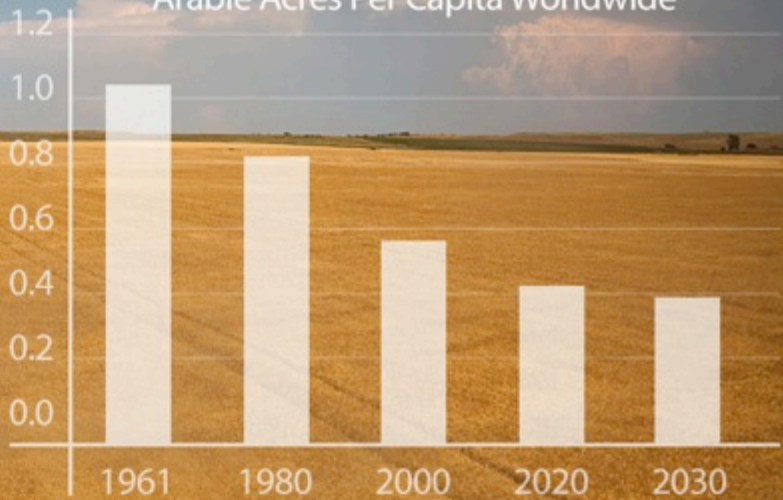

State of Kansas goes at risk and our journey begins c. 2004

KANSAS STATE
UNIVERSITY

Traveling Companions c. 2006

KANSAS STATE
UNIVERSITY

Arable Acres Per Capita Worldwide

Rise of the global middle class

"Survival of the human species is not a preordained evolutionary program" - *Joshua Lederberg, Nobel Laureate*

A large-scale center pivot irrigation system is shown in operation over a lush green field. The main horizontal pipe is supported by several vertical riser pipes, each with multiple nozzles spraying water. The background shows a line of trees under a clear sky.